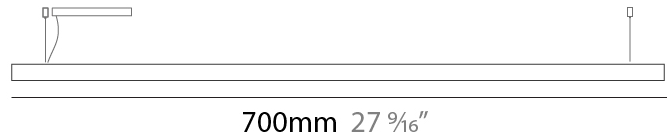

LED60 SUSPENSION

D71015-

base number
Color   Finish
Temperature   Options

1. To build a product code in our configurator select the specify button on the base model # product page
2. To build a manual product code on this datasheet choose from the options listed below in blue font and add the suffix to the base model #

GENERAL

Series: Woodlin
Subseries: LED60
Brand: Tunto
Division: Design
Mounting Type: Suspension
Mounting Location: Ceiling
Subcategory: Profile

PHYSICAL

Shape: Rectangle
Length (mm): 700
Length (in): 27 ⁹/₁₆
Width (mm): 60
Width (in): 2 ³/₈
Height (mm): 60
Height (in): 2 ³/₈
Max. Overall Height (mm): 2060
Max. Overall Height (in): 81 ¹/₈
Light Distribution: Direct
Diffuser: Opal
Fixture Finish: [WAL / ASH / OAK / BLK / WHI](#)
Fixture Material: Wood
Cable Details: 2000mm / 78 3/4"

ELECTRICAL

Lamp Type: LED
Input Wattage (W): 29
Total Output Wattage (W): 25.3
Dimming: Tri-Mode (Non-Dimming and Phase Dimming (120Vac only) and 0-10V Dimming)
Driver Included: Yes
Driver Location: Integrated
Driver Type: Constant Current - Universal
Driver Class: Class 2
Input Voltage (V): 120 - 277
Constant Current (MA): 700

LED

Color Temperature (°K): [2700 / 3000 / 4000](#)
Max. Delivered Lumen (lm): 2180
CRI: >93 CRI
Lamp Life (hrs): 50000

OPTICAL

RATINGS AND CERTIFICATIONS

Certified By: Certified for North American Standards
IP rating: IP20

PROJECT	_____
TYPE	_____
SPECIFIER	_____
QUANTITY	_____
DATE	_____

60mm 2 ³/₈"

Direct