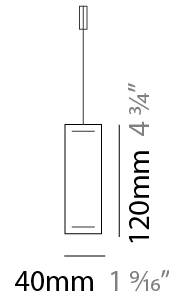

PROJECT	_____
TYPE	_____
SPECIFIER	_____
QUANTITY	_____
DATE	_____

LED120 SUSPENSION

D71026-

base number
Color   Finish
Temperature   Options

1. To build a product code in our configurator select the specify button on the base model # product page
2. To build a manual product code on this datasheet choose from the options listed below in blue font and add the suffix to the base model #

GENERAL

Series: Woodlin
Subseries: LED120
Brand: Tunto
Division: Design
Mounting Type: Suspension
Mounting Location: Ceiling
Subcategory: Profile

PHYSICAL

Shape: Rectangle
Length (mm): 1600
Length (in): 63
Width (mm): 40
Width (in): 1 9/16
Height (mm): 120
Height (in): 4 3/4
Max. Overall Height (mm): 2120
Max. Overall Height (in): 83 7/16
Light Distribution: Direct / Indirect
Diffuser: Opal
Fixture Finish: [WAL](#) / [ASH](#) / [OAK](#) / [BLK](#) / [WHI](#)
Fixture Material: Wood
Cable Details: 2000mm / 78 3/4"

ELECTRICAL

Lamp Type: LED
Input Wattage (W): 74
Total Output Wattage (W): 63
Dimming: Tri-Mode (Non-Dimming and Phase Dimming (120Vac only) and 0-10V Dimming)
Driver Included: Yes
Driver Location: Integrated
Driver Type: Constant Current - Universal
Driver Class: Class 2
Input Voltage (V): 120 - 277
Constant Current (MA): 700

LED

Color Temperature (°K): [2700](#) / [3000](#) / [4000](#)
Max. Delivered Lumen (lm): 3600
CRI: >93 CRI
Lamp Life (hrs): 50000

OPTICAL

RATINGS AND CERTIFICATIONS

Certified By: Certified for North American Standards
IP rating: IP20

1600mm 63"