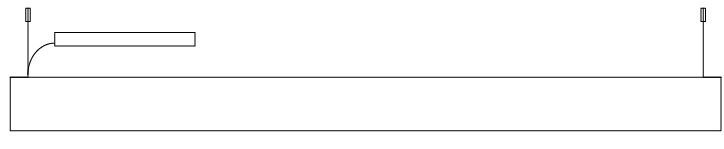

PROJECT	_____
TYPE	_____
SPECIFIER	_____
QUANTITY	_____
DATE	_____

LED120 SUSPENSION

D71026-

base number
Color   Finish
Temperature   Options

1. To build a product code in our configurator select the specify button on the base model # product page
2. To build a manual product code on this datasheet choose from the options listed below in blue font and add the suffix to the base model #

GENERAL

Series: Woodlin
Subseries: LED120
Brand: Tunto
Division: Design
Mounting Type: Suspension
Mounting Location: Ceiling
Subcategory: Profile

PHYSICAL

Shape: Rectangle
Length (mm): 1600
Length (in): 63
Width (mm): 40
Width (in): 1 9/16
Height (mm): 120
Height (in): 4 3/4
Max. Overall Height (mm): 2120
Max. Overall Height (in): 83 7/16
Light Distribution: Direct / Indirect
Diffuser: Opal
Fixture Finish: [WAL](#) / [ASH](#) / [OAK](#) / [BLK](#) / [WHI](#)
Fixture Material: Wood
Cable Details: 2000mm / 78 3/4"

ELECTRICAL

Lamp Type: LED
Input Wattage (W): 74
Total Output Wattage (W): 63
Dimming: Tri-Mode (Non-Dimming and Phase Dimming (120Vac only) and 0-10V Dimming)
Driver Included: Yes
Driver Location: Integrated
Driver Type: Constant Current - Universal
Driver Class: Class 2
Input Voltage (V): 120 - 277
Constant Current (MA): 700

LED

Color Temperature (°K): [2700](#) / [3000](#) / [4000](#)
Max. Delivered Lumen (lm): 3600
CRI: >93 CRI
Lamp Life (hrs): 50000

OPTICAL

RATINGS AND CERTIFICATIONS

Certified By: Certified for North American Standards
IP rating: IP20

1600mm 63"