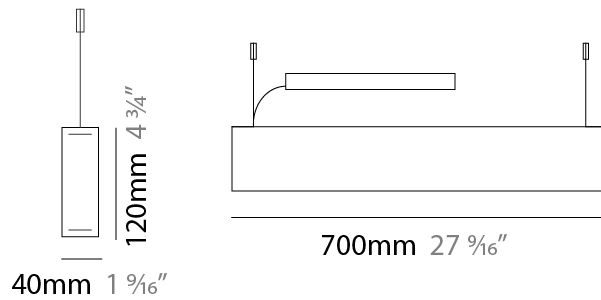

PROJECT
TYPE
SPECIFIER
QUANTITY
DATE

LED120 SUSPENSION

D71023-

base number
Color   Finish
Temperature   Options

1. To build a product code in our configurator select the specify button on the base model # product page
2. To build a manual product code on this datasheet choose from the options listed below in blue font and add the suffix to the base model #

GENERAL

Series: Woodlin
Subseries: LED120
Brand: Tunto
Division: Design
Mounting Type: Suspension
Mounting Location: Ceiling
Subcategory: Profile

PHYSICAL

Shape: Rectangle
Length (mm): 700
Length (in): 27 ⁹/₁₆
Width (mm): 40
Width (in): 1 ⁹/₁₆
Height (mm): 120
Height (in): 4 ³/₄
Max. Overall Height (mm): 2120
Max. Overall Height (in): 83 ⁷/₁₆
Light Distribution: Direct / Indirect
Diffuser: Opal
Fixture Finish: [WAL / ASH / OAK / BLK / WHI](#)
Fixture Material: Wood
Cable Details: 2000mm / 78 3/4"

ELECTRICAL

Lamp Type: LED
Input Wattage (W): 32
Total Output Wattage (W): 25.3
Dimming: Tri-Mode (Non-Dimming and Phase Dimming (120Vac only) and 0-10V Dimming)
Driver Included: Yes
Driver Location: Integrated
Driver Type: Constant Current - Universal
Driver Class: Class 2
Input Voltage (V): 120 - 277
Constant Current (MA): 700

LED

Color Temperature (°K): [2700 / 3000 / 4000](#)
Max. Delivered Lumen (lm): 1500
CRI: >93 CRI
Lamp Life (hrs): 50000

OPTICAL

RATINGS AND CERTIFICATIONS

Certified By: Certified for North American Standards
IP rating: IP20