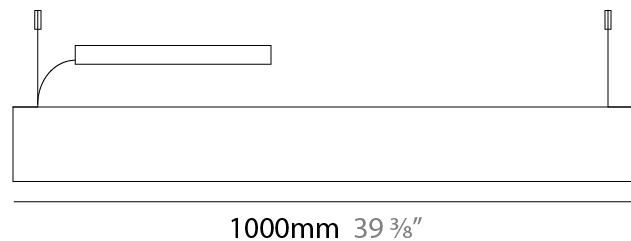

LED120 SUSPENSION

D71024-

base number   Color   Finish
Temperature   Options

1. To build a product code in our configurator select the specify button on the base model # product page
2. To build a manual product code on this datasheet choose from the options listed below in blue font and add the suffix to the base model #

GENERAL

Series: Woodlin
Subseries: LED120
Brand: Tunto
Division: Design
Mounting Type: Suspension
Mounting Location: Ceiling
Subcategory: Profile

PHYSICAL

Shape: Rectangle
Length (mm): 1000
Length (in): 39 ³/₈
Width (mm): 40
Width (in): 1 ⁹/₁₆
Height (mm): 120
Height (in): 4 ³/₄
Max. Overall Height (mm): 2120
Max. Overall Height (in): 83 ⁷/₁₆
Light Distribution: Direct / Indirect
Diffuser: Opal
Fixture Finish: WAL / ASH / OAK / BLK / WHI
Fixture Material: Wood
Cable Details: 2000mm / 78 3/4"

ELECTRICAL

Lamp Type: LED
Input Wattage (W): 46
Total Output Wattage (W): 38
Dimming: Tri-Mode (Non-Dimming and Phase Dimming (120Vac only) and 0-10V Dimming)
Driver Included: Yes
Driver Location: Integrated
Driver Type: Constant Current - Universal
Driver Class: Class 2
Input Voltage (V): 120 - 277
Constant Current (MA): 700

LED

Color Temperature (°K): 2700 / 3000 / 4000
Max. Delivered Lumen (lm): 2200
CRI: >93 CRI
Lamp Life (hrs): 50000

OPTICAL

RATINGS AND CERTIFICATIONS

Certified By: Certified for North American Standards
IP rating: IP20