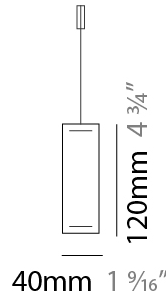

LED120 SUSPENSION

D71024-

base number   Color   Finish
Temperature   Options

1. To build a product code in our configurator select the specify button on the base model # product page
2. To build a manual product code on this datasheet choose from the options listed below in blue font and add the suffix to the base model #

GENERAL

Series: Woodlin
Subseries: LED120
Brand: Tunto
Division: Design
Mounting Type: Suspension
Mounting Location: Ceiling
Subcategory: Profile

PHYSICAL

Shape: Rectangle
Length (mm): 1000
Length (in): 39 ³/₈
Width (mm): 40
Width (in): 1 ⁹/₁₆
Height (mm): 120
Height (in): 4 ³/₄
Max. Overall Height (mm): 2120
Max. Overall Height (in): 83 ⁷/₁₆
Light Distribution: Direct / Indirect
Diffuser: Opal
Fixture Finish: WAL / ASH / OAK / BLK / WHI
Fixture Material: Wood
Cable Details: 2000mm / 78 3/4"

ELECTRICAL

Lamp Type: LED
Input Wattage (W): 46
Total Output Wattage (W): 38
Dimming: Tri-Mode (Non-Dimming and Phase Dimming (120Vac only) and 0-10V Dimming)
Driver Included: Yes
Driver Location: Integrated
Driver Type: Constant Current - Universal
Driver Class: Class 2
Input Voltage (V): 120 - 277
Constant Current (MA): 700

LED

Color Temperature (°K): 2700 / 3000 / 4000
Max. Delivered Lumen (lm): 2200
CRI: >93 CRI
Lamp Life (hrs): 50000

OPTICAL

RATINGS AND CERTIFICATIONS

Certified By: Certified for North American Standards
IP rating: IP20